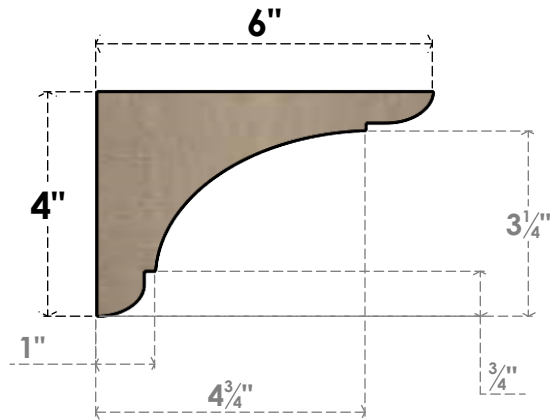

ITEM NUMBER: CORU02X06X04OLYRCPR

2"W X 6"D X 4"H SERIES 3 CLASSIC OLYMPIC ROUGH CEDAR TIMBERTHANE
FAUX WOOD CORBEL, PRIMED

SIDE PROFILE

FRONT PROFILE

ISOMETRIC

EKENA MILLWORK
2300 WEST MAIN ST.
CLARKSVILLE, TX 75426
TOLL FREE: 866-607-0453
WWW.EKENAMILLWORK.COM

NOTES

1. INSTALLATION TO BE COMPLETED IN ACCORDANCE WITH MANUFACTURER'S SPECIFICATIONS.
2. DRAWING MAY NOT BE TO SCALE
3. THIS DRAWING IS INTENDED FOR DESIGN AND PLANNING PURPOSES ONLY.
4. ALL INFORMATION CONTAINED HEREIN WAS CURRENT AT THE TIME OF DEVELOPMENT BUT MUST BE REVIEWED AND APPROVED BY THE PRODUCT MANUFACTURER TO BE CONSIDERED ACCURATE.
5. TIMBERTHANE ARCHITECTURAL PRODUCTS ARE MADE FROM HIGH DENSITY URETHANE AND COME FACTORY PRIMED