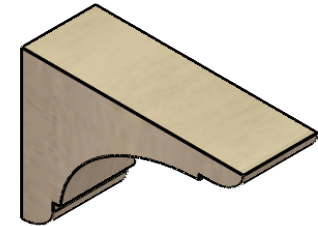

ITEM NUMBER: CORU02X06X04OLYRCPR

2"W X 6"D X 4"H SERIES 3 CLASSIC OLYMPIC ROUGH CEDAR TIMBERTHANE
FAUX WOOD CORBEL, PRIMED

SIDE PROFILE

FRONT PROFILE

ISOMETRIC

EKENA MILLWORK
2300 WEST MAIN ST.
CLARKSVILLE, TX 75426
TOLL FREE: 866-607-0453
WWW.EKENAMILLWORK.COM