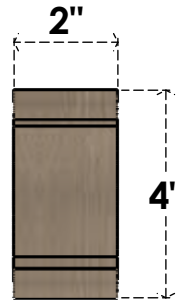

ITEM NUMBER: CORU02X06X04OLYRCPR

2"W X 6"D X 4"H SERIES 3 CLASSIC OLYMPIC ROUGH CEDAR TIMBERTHANE
FAUX WOOD CORBEL, PRIMED

SIDE PROFILE

FRONT PROFILE

ISOMETRIC

EKENA MILLWORK
2300 WEST MAIN ST.
CLARKSVILLE, TX 75426
TOLL FREE: 866-607-0453
WWW.EKENAMILLWORK.COM